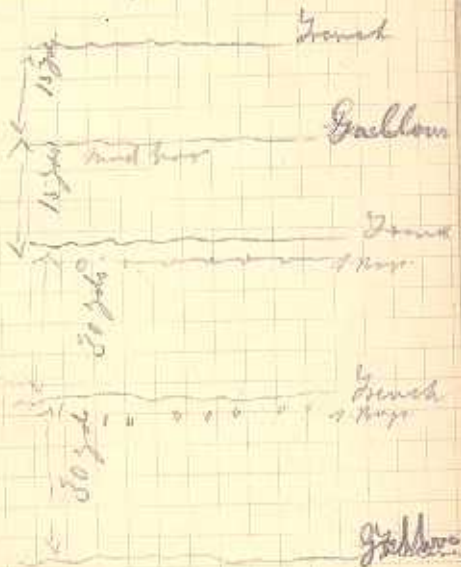

Drill ^{quadrant} ^{primary} ^{base}

Sentry go drill.

As soon as sentry goes salute
March you but
Present Arms

Bayonet Fighting

Chief fault of American
as taught by Control, they
being so keen.

Control Courses recommended
taught as follows.